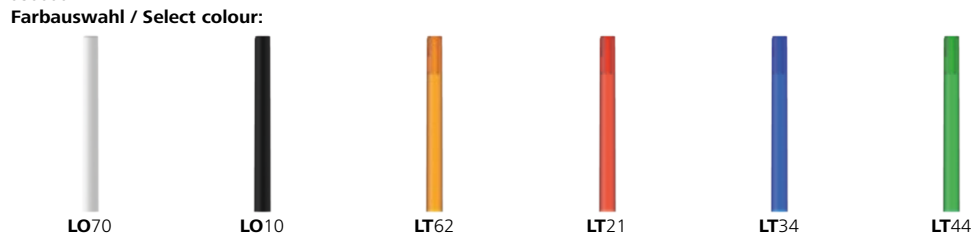

Klimaneutral hergestellt.

Produced climate neutrally.

Inspiration

Farben Colours

Verfügbar ab /
Available from: ≥ 300 St. / pcs.
Bestell-Nr. / Ref. No.: 939999

Oberteil /
Upper part

Sondergehäusefarbe auf Anfrage / Special colours for pen body upon request
Mindestmenge / Minimum quantity: ≥ 10.000 St. / pcs.
Bestell-Nr. / Ref. No.: 939999