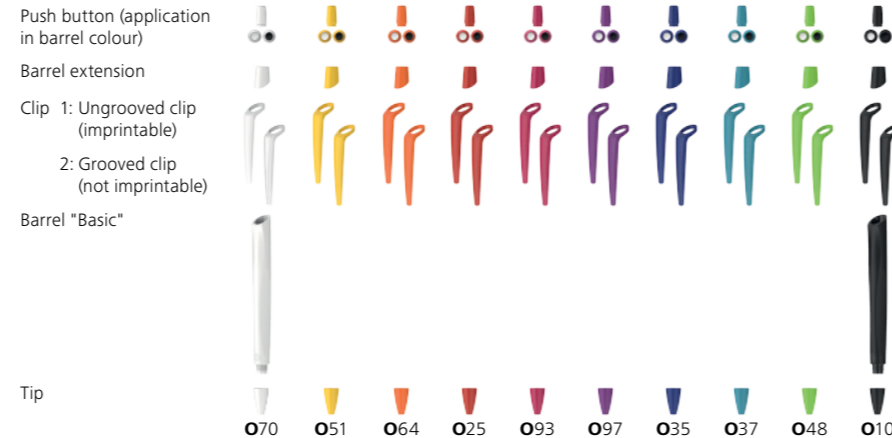

Ballpoint pen Reco

www.blauer-engel.de/uz200

The first ballpoint pen in the world that has been awarded the most famous eco-label, the "Blue Angel", convinces with its particularly environmentally friendly and resource-saving production. The pen body is made of 92% recycled plastic. The streamlined dynamic design in combination with its matte satin surface creates a clean yet elegant appearance. Reco is equipped with the giant Eco 725 M refill, whose barrel is also made of recycled plastic.

*Pen body made of 92% recycled plastic.
Produced climate neutrally.

** This product is certified with the Blue Angel in its predefined basic variants. Product changes of any kind (e.g. special colours) would require a new validation process. The refining in tampon printing is also certified with the Blue Angel and would therefore not require a new validation process (except for: printing colour gold).

Model "Basic"

Ref. No.: 931799 (without imprint "Blue Angel") / 931789 (with imprint "Blue Angel")
Available from: 300 pcs.

Colours & imprint positions:

Pad printing

T4: 40 x 3 (6) mm
T6: 50 x 7 mm
T8: 31 x 3 mm
T19.1/T19.2: 27 x 7 mm
T29.1/T29.2: 59 x 8 mm

Inspiration

Model "Line"

Ref. No.: 931599 (without imprint "Blue Angel") / 931589 (with imprint "Blue Angel")
Available from: 300 pcs.