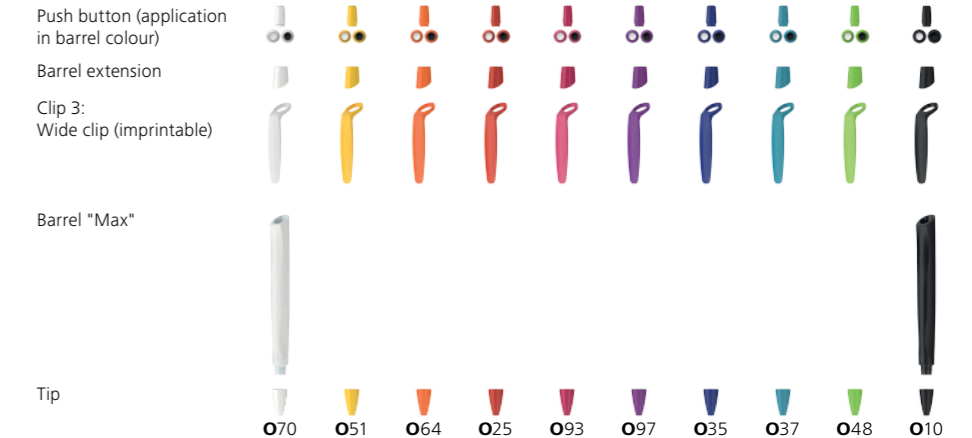

Colours & imprint positions:

Pad printing

T4.1: 40 x 5 (6,5) mm
T4.2: 20 x 7,5 mm
T6: 50 x 7 mm
T8: 31 x 3 mm
T19.1/T19.2: 50 x 6 mm
T29.1/T29.2: 32 x 7 mm

Inspiration