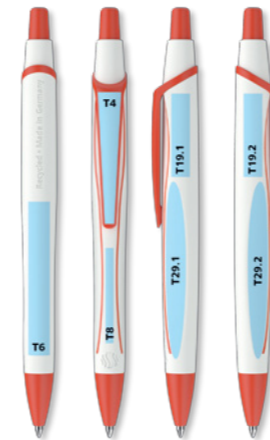

Model "Basic"

Ref. No.: 931799 (without imprint "Blue Angel") / 931789 (with imprint "Blue Angel")
Available from: 300 pcs.

Colours & imprint positions:

Pad printing

T4: 40 x 3 (6) mm
T6: 50 x 7 mm
T8: 31 x 3 mm
T19.1/T19.2: 27 x 7 mm
T29.1/T29.2: 59 x 8 mm

Inspiration

Model "Line"

Ref. No.: 931599 (without imprint "Blue Angel") / 931589 (with imprint "Blue Angel")
Available from: 300 pcs.

Colours & imprint positions:

Pad printing

T4: 40 x 3 (6) mm
T6: 50 x 7 mm
T8: 31 x 2,5 mm
T19.1/T19.2: 27 x 6 mm
T29.1/T29.2: 59 x 7 mm