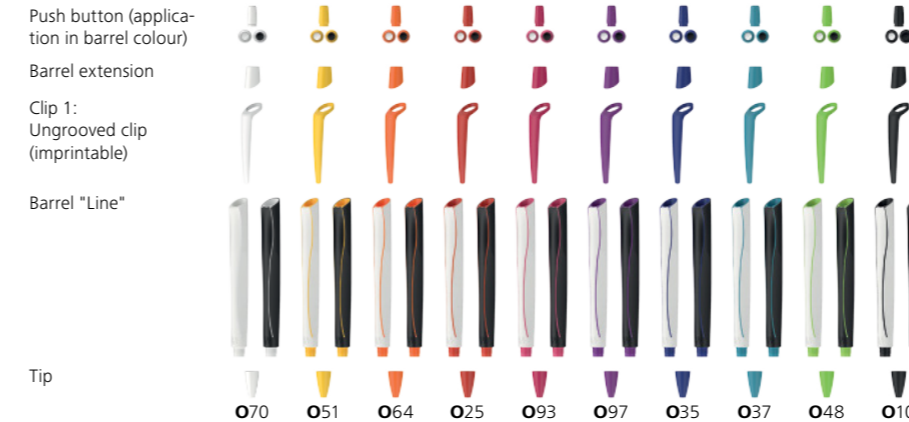

Colours & imprint positions:

Pad printing

T4: 40 x 3 (6) mm
T6: 50 x 7 mm
T8: 31 x 2,5 mm
T19.1/T19.2: 27 x 6 mm
T29.1/T29.2: 59 x 7 mm

Inspiration

Model "Max"

Ref. No.: 931399 (without imprint "Blue Angel") / 931389 (with imprint "Blue Angel")
Available from: 300 pcs.